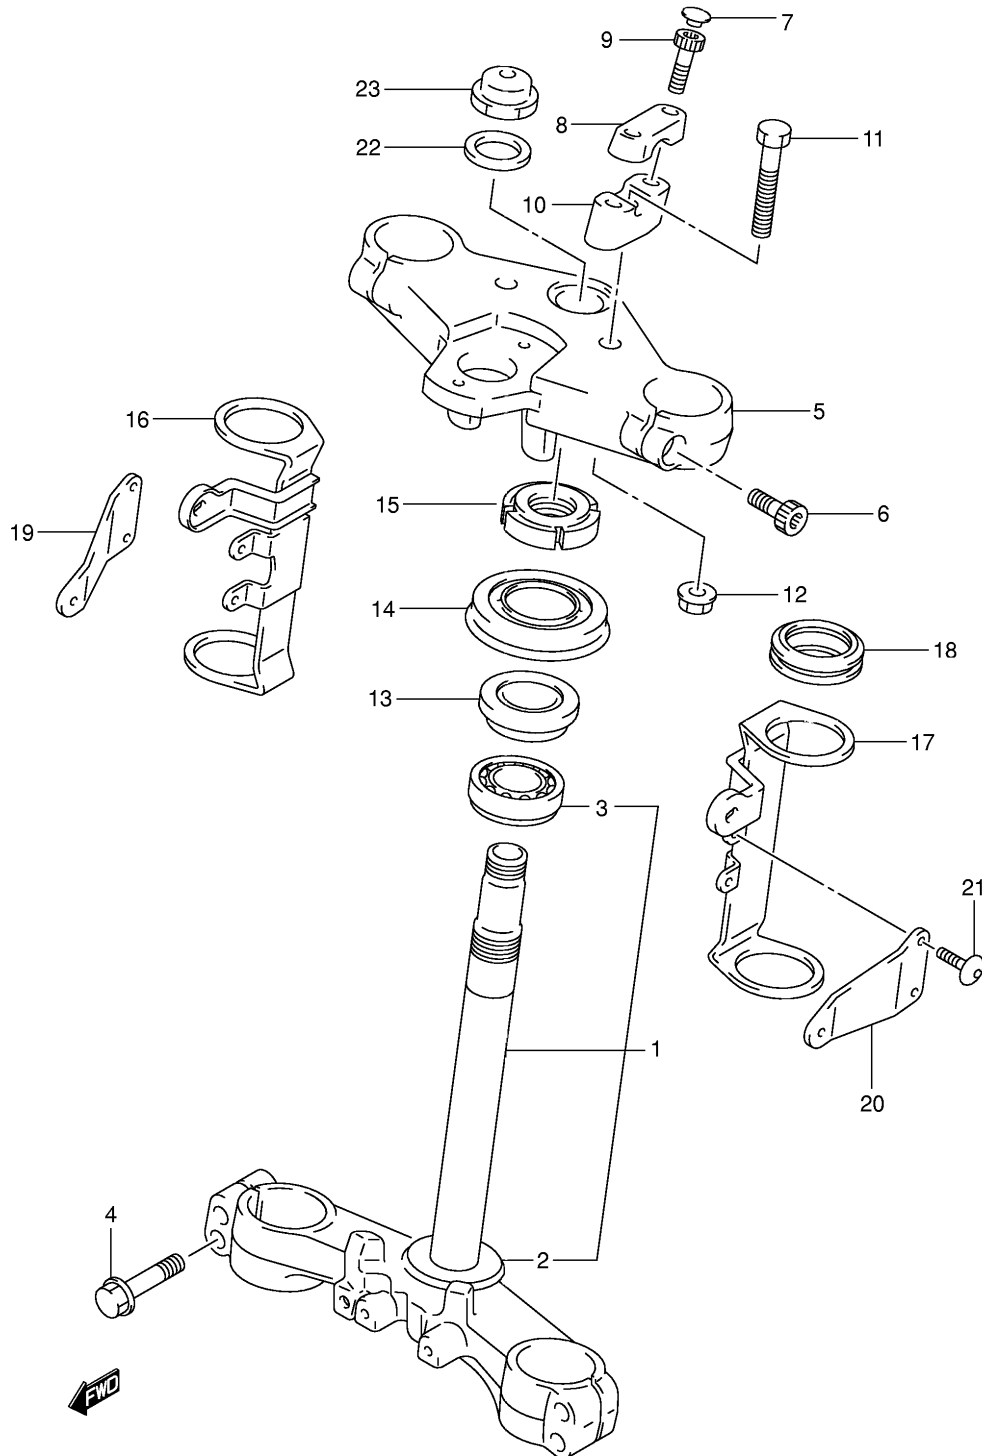

Ref No	Part No	Description
1	51410-20F40	Stem, Steering
2	51644-12C00	• Seal, Steering Lower
3	09267-30010	• Bearing (30x55x17)
4	01550-08407	Bolt
5	51311-19F10	Head, Steering Stem
6	51328-03FA0	Bolt
7	09250-06011	Cap
8	56211-42F00	Holder, Handle Upper
9	07130-08307	Bolt
10	56221-03FA0	Holder, Handle Lower
11	51321-03FA0	Bolt
12	08319-31107	Nut
13	09267-25009	Bearing (25x47x15)
14	09285-34009	Seal, Steering Dust, upper
15	51631-31F00	Nut, Steering Stem
16	51530-19F10	Bracket, Headlamp Housing Rh
17	51540-19F10	Bracket, Headlamp Housing Lh
18	51553-38C00	Damper, Headlamp Housing Brkt
19	51851-19F00	Stay, Headlamp Housing Rh
20	51861-19F00	Stay, Headlamp Housing Lh
21	09139-06027	Screw (6x12)
22	51356-10D03	Washer
23	51353-28A10	Nut